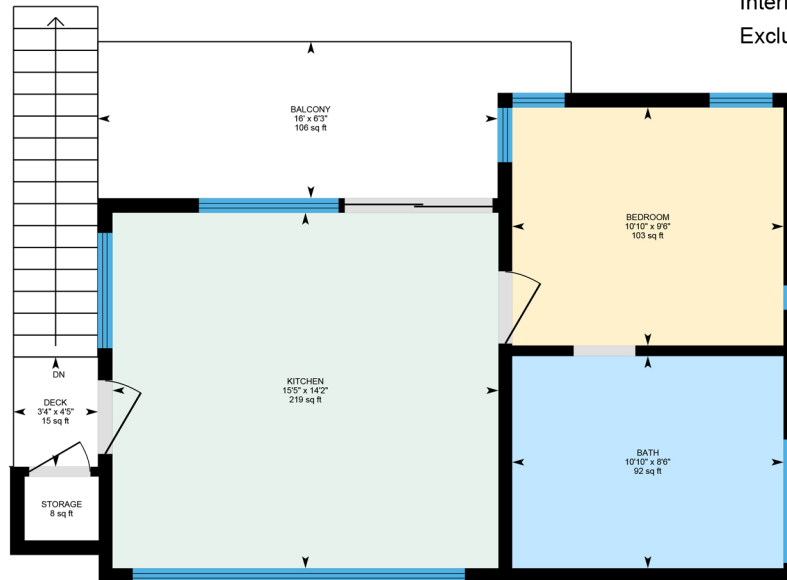

# Bryan R Uhrig

MONTECITO | SANTA BARBARA | HOPE RANCH

**Main Floor** Exterior Area 930.58 sq ft  
Interior Area 844.91 sq ft  
Excluded Area 675.89 sq ft

**Adu** Exterior Area 486.65 sq ft  
Interior Area 428.22 sq ft  
Excluded Area 7.54 sq ft

903 W MISSION ST | SANTA BARBARA