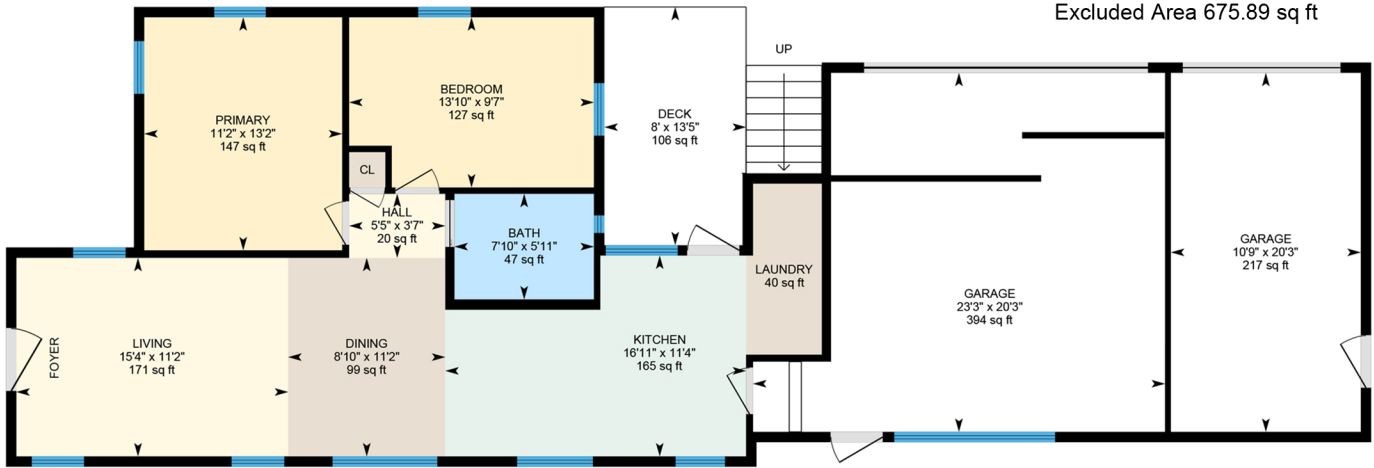

# Bryan R Uhrig

MONTECITO | SANTA BARBARA | HOPE RANCH

**Main Floor** Exterior Area 930.58 sq ft  
Interior Area 844.91 sq ft  
Excluded Area 675.89 sq ft

**Adu** Exterior Area 486.65 sq ft  
Interior Area 428.22 sq ft  
Excluded Area 7.54 sq ft

903 W MISSION ST | SANTA BARBARA