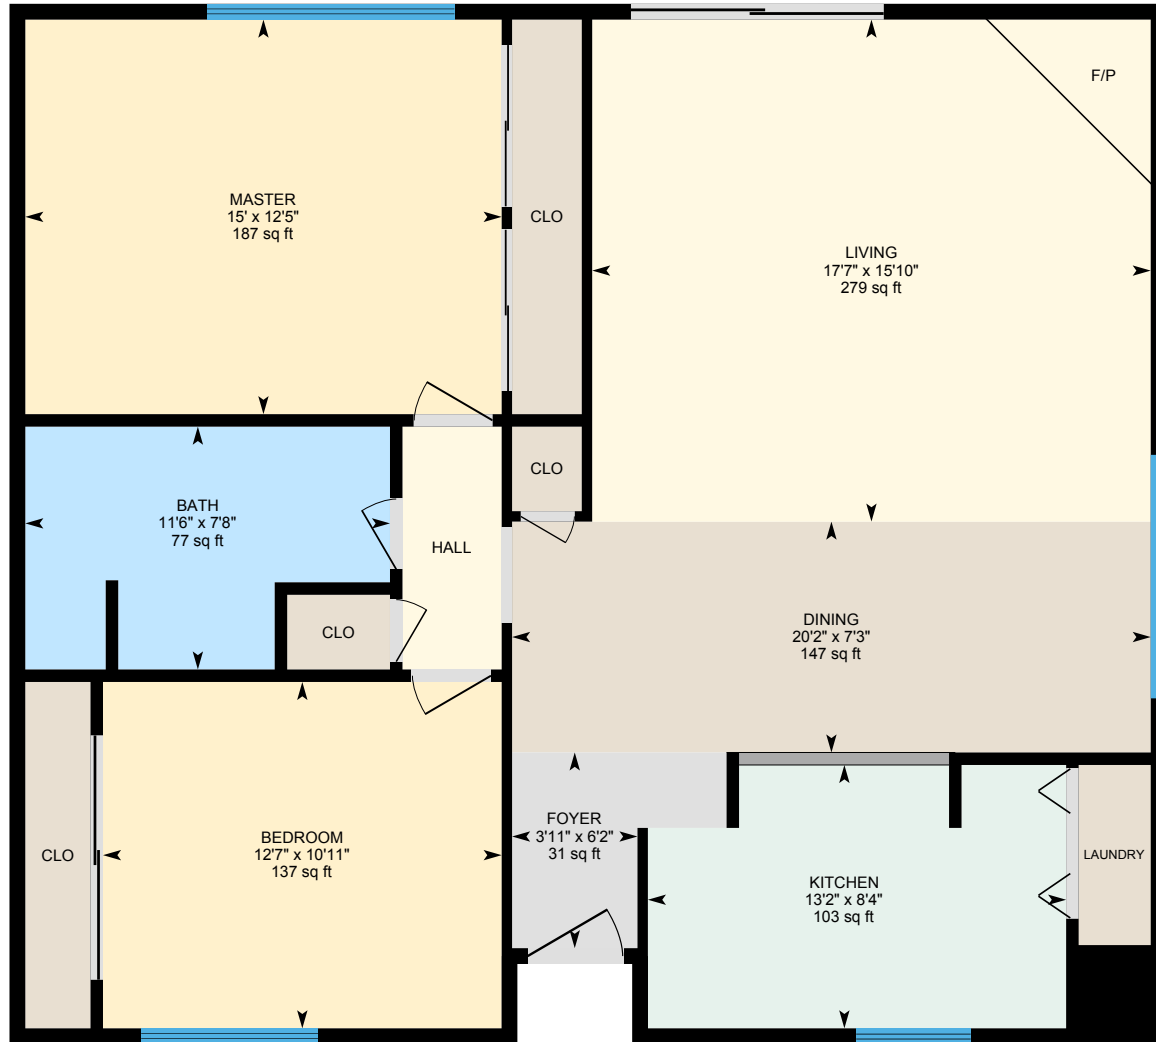

27B N San Marcos Rd, Santa Barbara, CA

Main Floor Total Exterior Area 1181 sq ft
Total Interior Area 1110 sq ft

PREPARED: May, 2020

White regions are excluded from total floor area. All room dimensions and floor areas must be considered approximate and are subject to independent verification. For method of measurement please see <https://youriguide.com/measure/>.