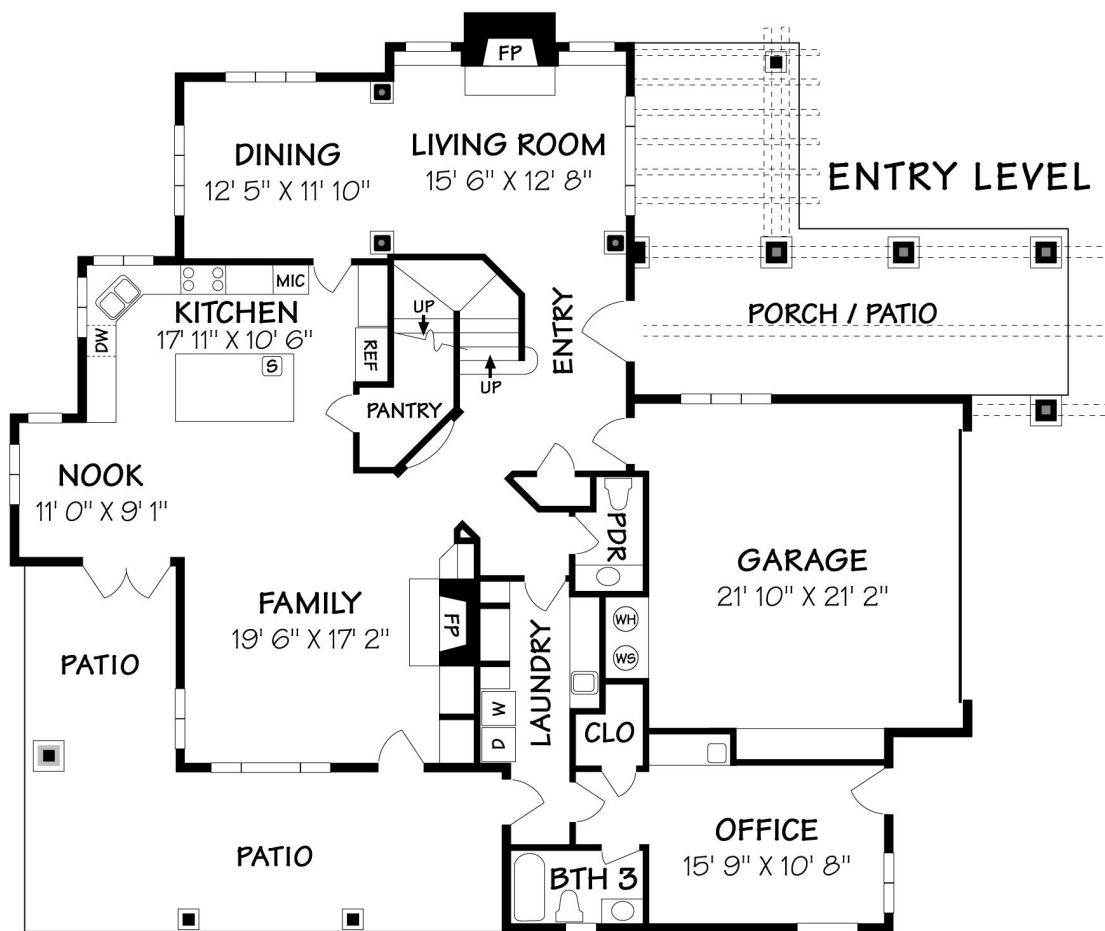

RESIDENTIAL BROKERAGE

594 NORTH HOPE AVENUE
±3761 Square Feet

Scale: 5 ft. 10 ft. 15 ft. 20 ft. 25 ft.

This information is compiled from sources deemed reliable but accuracy is not guaranteed.
 David Heidelberger • Design & Graphics • 805-965-4857 • Santa Barbara