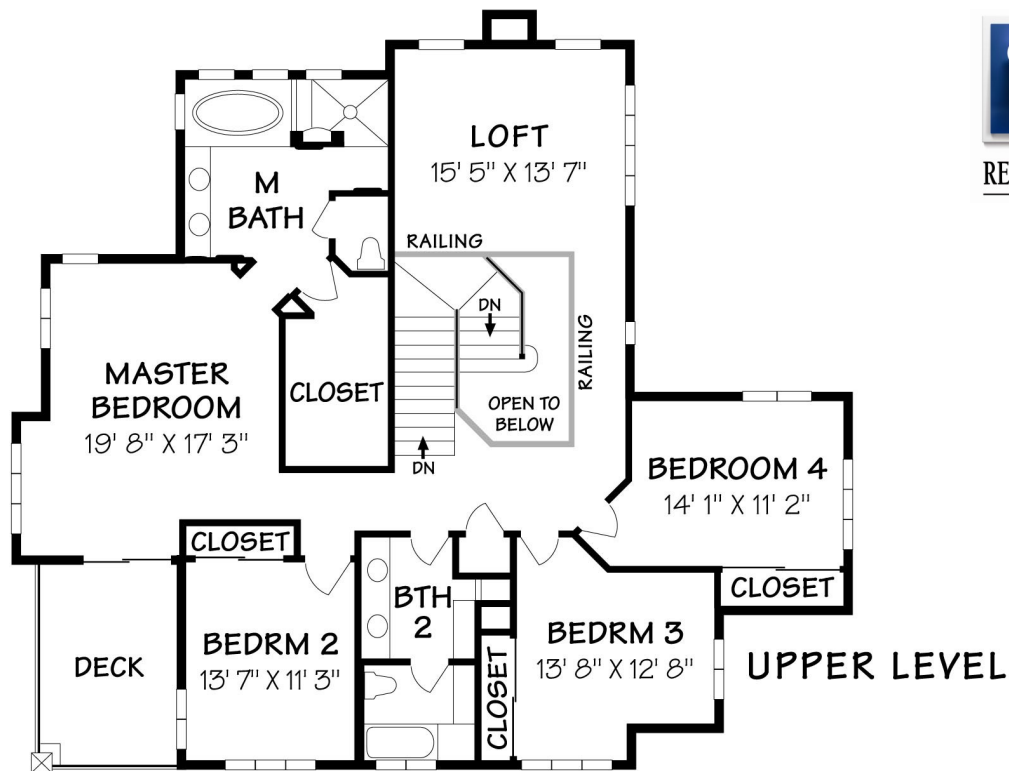

RESIDENTIAL BROKERAGE

594 NORTH HOPE AVENUE
±3761 Square Feet

Scale: 5 ft. 10 ft. 15 ft. 20 ft. 25 ft.

This information is compiled from sources deemed reliable but accuracy is not guaranteed.
 David Heidelberger • Design & Graphics • 805-965-4857 • Santa Barbara